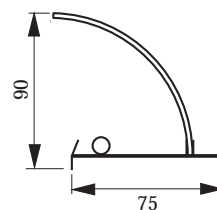

Cupboard light with acrylic glass cover
20 watt halogen lamp
20 cm cable with AMP-connector

Model/Type	Wattage	Art.-No.	Length
Wave 150	20 Watt		150 mm
Wave 300	2x20 Watt	30297	300 mm