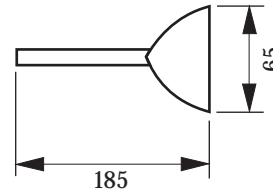

Wall light with lightened pane of glass

with fluorescent tube or LED-lights

aluminium housing

satinated pane of glass

1,5 m cable with euro-plug

Model/Type	Wattage	Art.-No.	Length
Miss 60	13 Watt	20250	600 mm
Miss 90	13 Watt	20251	900 mm