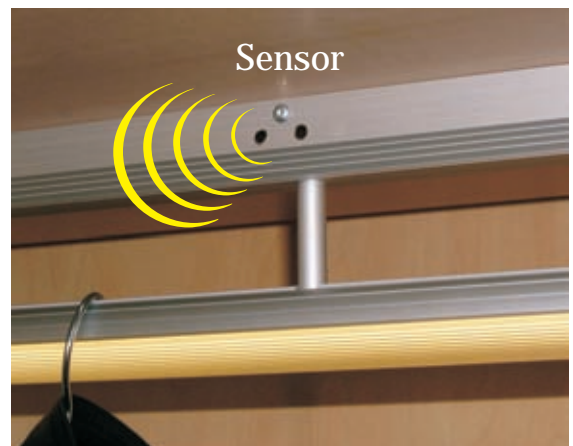

 plastic cover on the top of the profile for easier gliding of the coat hangers and to protect the profile against scratching.

 Movement switch for automatic switch-on when you open the door

The light will be switched-off automatically after 3 minutes.