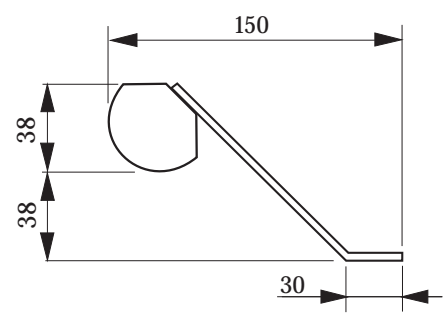

- Cupboard light made from aluminium profiles with energy saving lamp
- satinated acrylic-glass cover
- integrated ballast
- flat alu-metal bow
- 1m connecting cable with stripped ends

Model/Type	Wattage	Art.-No.	Length
Profile EA	11 Watt	30071	556 mm

colour: alu

Special lenghts and types can be realized for orders of 100 pcs. at the minimum