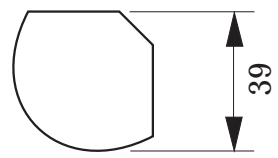

Wardrobe light with movement switch

Profile B

Furniture light made of aluminium with movement switch

- slim design, easy to assemble
- with fluorescent tube or energy saving lamp
- soft-tone acrylic glass cover
- 2 m cable with plug
- colour: alu

Model	Wattage	Art.-No	Length
Profile BL	8 W	40020	770 mm
Profile BE	9 W	40087	550 mm

Assembly examples

Orientation light under the bed

Wardrobe light