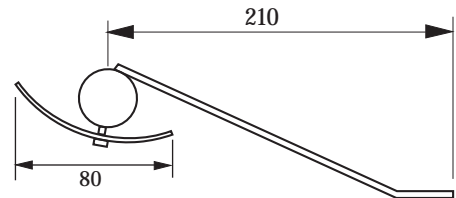

Mirror- or bathroom light with satinated acrylic cover

Tubular Stream ASSML

- Mirror light with satinated cover
- external electronic ballast
- flat alu-metal bow
- 1m cable with stripped ends
- colour: alu

Model/Type	Wattage	Art.-No.	Length
Tubular Stream ASSML 50	8 Watt	30271	500 mm
Tubular Stream ASSML 70	24 Watt	30273	700 mm
Tubular Stream ASSML 100	21 Watt	30276	1000 mm
Tubular Stream ASSML 130	28 Watt	30278	1300 mm

Mirror- or bathroom light with satinated acrylic cover

Clou Stream

- Mirror light with satinated cover
- external electronic ballast
- flat alu-metal bow
- 1m cable with stripped ends
- colour: alu

Model/Type	Wattage	Art.-No.	Length
Clou Stream 600	2x9 Watt	30298	600 mm
Clou Stream 800	24 Watt	30293	800 mm

Special lengths are available at a order-quantity of 100 pieces