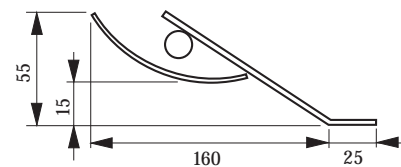

- Mirror light with satinated cover
- external electronic ballast
- flat alu-metal bow
- 1m cable with stripped ends
- colour: alu

Model/Type	Wattage	Art.-No.	Length
Clou Stream 600	2x9 Watt	30298	600 mm
Clou Stream 800	24 Watt	30293	800 mm

Special lengths are available at a order-quantity of 100 pieces