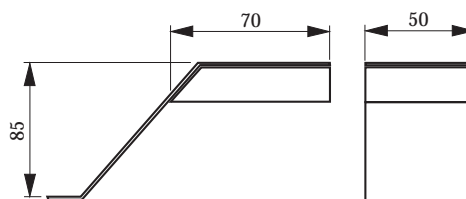

Nove Top

CE

Cupboard light with 9 integrated LED-lamps

30 cm cable with AMP-plug

Model	colour	Wattage
Nove Top	silver/black	1.0 W
Nove Top	steel/black	1.0 W
Nove Top	chrome/black	1.0 W