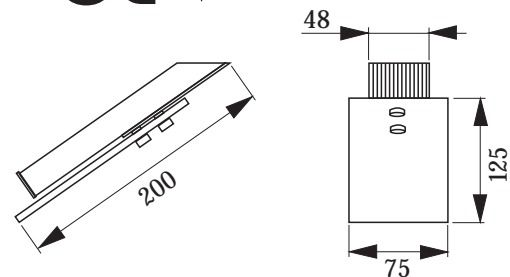

Emotion

Kitchen light with frosted glass cover
20 watt halogen lamp
1,5 m cable with AMP-connector

Model/Type	Art.-No.	Length
Emotion	10000	200 mm
Emotion 2-er Set	19000	
Emotion 3-er Set	19001