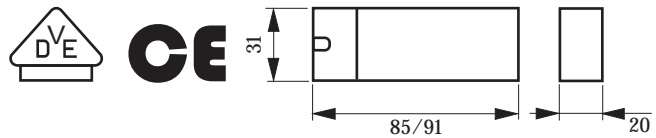

Electronic transformer

- Electronic transformer 60 and 105 VA
- 3 m connecting cable with Euro-plug
- 6 x AMP

Model/Type	Power	Art.No.
Eltra 60	60 VA	tr0010
Eltra 105	105 VA	tr0001