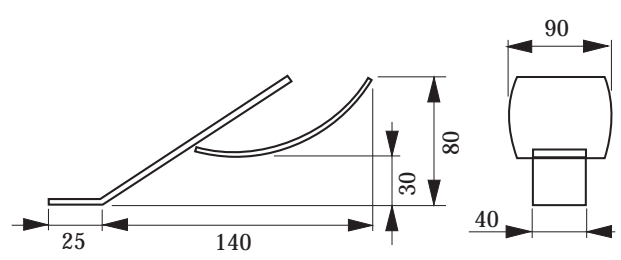

Clou R

Cupboard light with acrylic glass cover
10 or 20 watt halogen lamp
30 cm cable with AMP-connector

Model/Type	Wattage	Art.-No.
Clou R	10 Watt	
Clou R	20 Watt