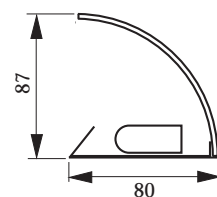

Cupboard light with acrylic glass cover
T5 fluorescent compact light
1,5 m cable with Euro-plug

Model/Type	Wattage	Art.-No.	Length
Wave L	13 Watt		600 mm
Wave L	21 Watt		900 mm