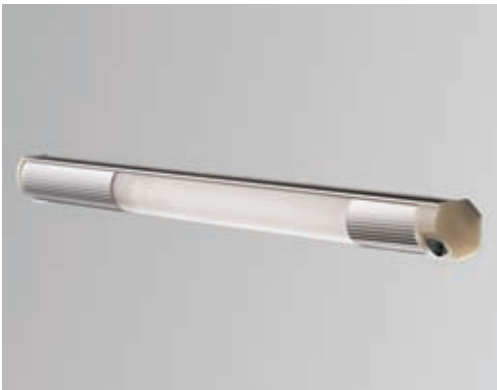

### Profile D

Recessed light with fluorescent lamp.  
Integrated ballast.  
2 m cable with Schuko plug  
Lighting covers made of alu profiles and soft-tone acrylic glass

Model/Type	Art.-No.	Length
8 watt	10020	575 mm
13 watt	10021	795 mm