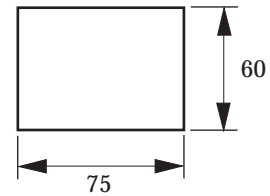

Kitchen light with acrylic glass cover
15 watt energy saving lamp
2 m cable with schuko plug

Model/Type	Art.-No.	Length
Quado K alu	10140	260 mm