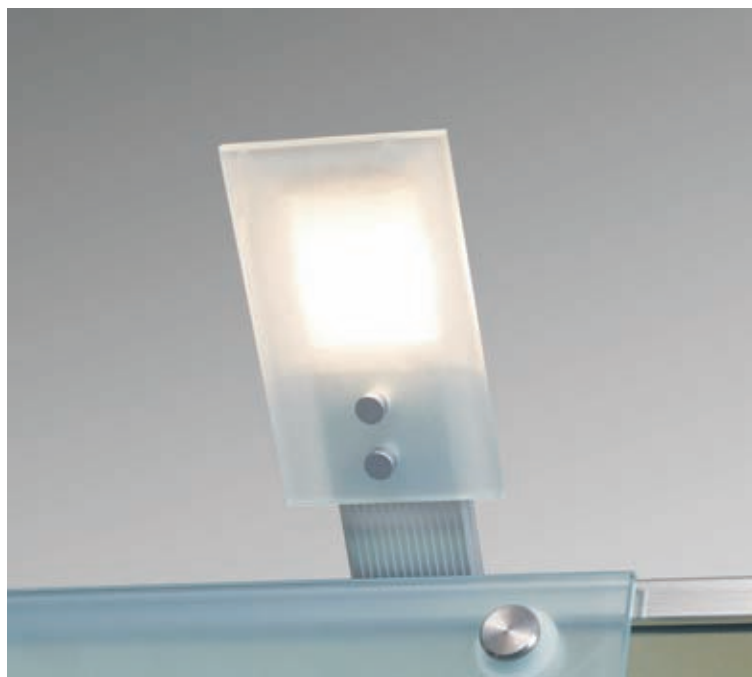

## Plateau K

Kitchen light made of aluminium with frosted glass cover

electronic ballast integrated in the light

switch integrated in the side plate.

Very easy to assemble - you must not open the light to fix it on the cupboard.

**2. Glare-free illuminating**

- the frosted glass cover scatters the light and guarantees a harmonic and glare-free illumination of the work surface

**3. Easy assembly**

- the light will be fixed with a special profile - you must not remove the glass and the tube to fix the light.

## Kitchen light with frosted glass cover

## Cupboard- or mirror light with frosted glass cover