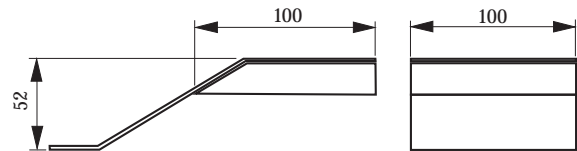

Sedici Top

Cupboard light with 16 integrated LED-lamps

1,5 m cable with AMP-plug

Model	Colour	Wattage	Art. No.
Sedici Top	black	1.3 W	30322
Sedici Top	silver	1.3 W	30322