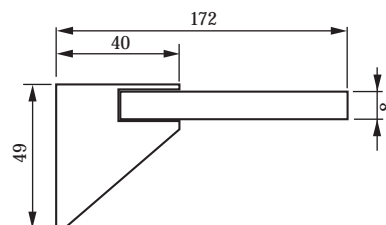

Glass bord made of aluminium profile with integrated LED lamp's, satinated glass pane, switch

2 m cable with AMP plug