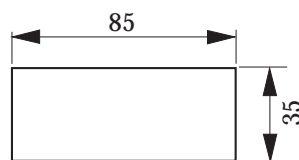

Wall- or cupboard made of aluminium profile with frosted acrylic cover.

Integrated T5 compact lamp

Switch integrated underneath the aluminium profile.

2 m cable with schuko plug

Modell/Type	Wattage	Art.-Nr.	Length
Stratos DS	13 Watt		600 mm
Stratos DS	21 Watt		900 mm
Stratos DS	28 Watt		1200 mm