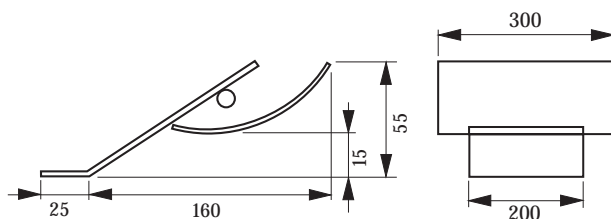

Cupboard light with soft-tone acrylic cover
2 x 10 or 2 x 20 watt halogen lamps
1,5 m cable with AMP-connector

Model/Type	Wattage	Art.-No.
Clou Big	2 x 10 Watt	30290
Clou Big	2 x 20 Watt	30290