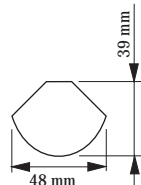

Profile E

Recessed light with energy saving lamp.
Integrated ballast.
2 m cable with Schuko plug.
Lighting covers made of alu profiles and soft-tone acrylic glass.

Model/Type	Art.-No.	Length
11 watt	10033	430 mm
2 x 9 watt	10036	595 mm
2 x 11 watt	10039	895 mm