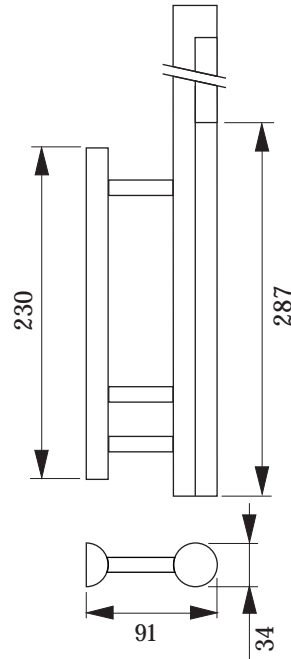

## Tubular Solitär C

Wall- or mirror light made of chromium plated aluminium profiles with a 13 watt fluorescent lamp  
- minimal diameter of the tube Ø 34 mm

prismatic acrylic cover - partly chromium plated  
Advantage: high-class optic because you only see the light area of the tube. The sockets, which are visible at standard lights, are covered