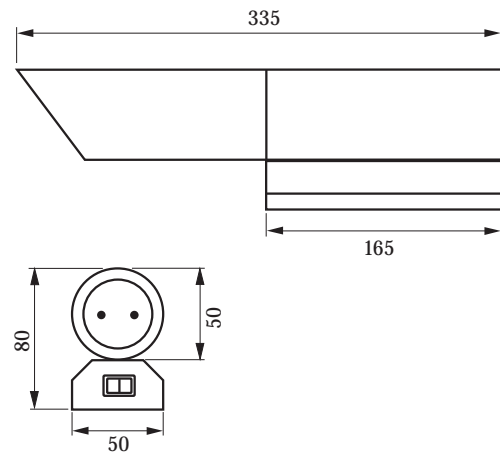

Mirror SW

Mirror- and bathroom light with switch or schuko socket
special housing to assemble the light on walls or furniture
15 watt energy saving lamp. Mirror DW (2 x 15 watt)
frosted acrylic glass cover
clamp in the housing or connecting cable

Model/Type	Colour	Art.-No.
Mirror SW	alu	20050
Mirror W	alu	20040
Mirror DW	alu	20060

Mirror W

Mirror DW