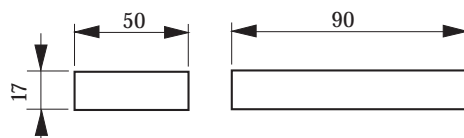

Twist Down

CE

Surface mounted-, wall- or reading light with nine integrated LED lamps

70 degrees twistable

touchless magnetic switch

Model/type	colour	wattage
Twist Down	silver	1.0 W
Twist Down	silver/black	1.0 W
Twist Down	chrome	1.0 W