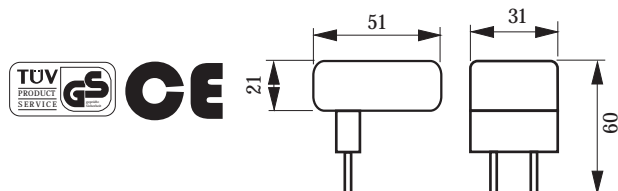

Electronic LED plug in transformer

- Electronic LED plug transformer 400 mA
- 2 m cable 2xAMP or 5,8 m cable foot switch and 6 x AMP

Model/Type	Power	Art.No.	AMP
Steckertrafo AC	400 mA	tr0023	2 fold
Steckertrafo AC	400 mA	tr0028	6 fold