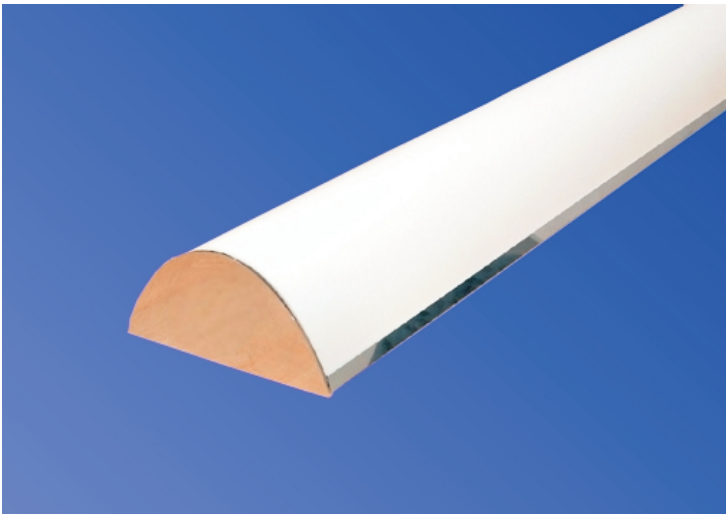

Solair
Solair S