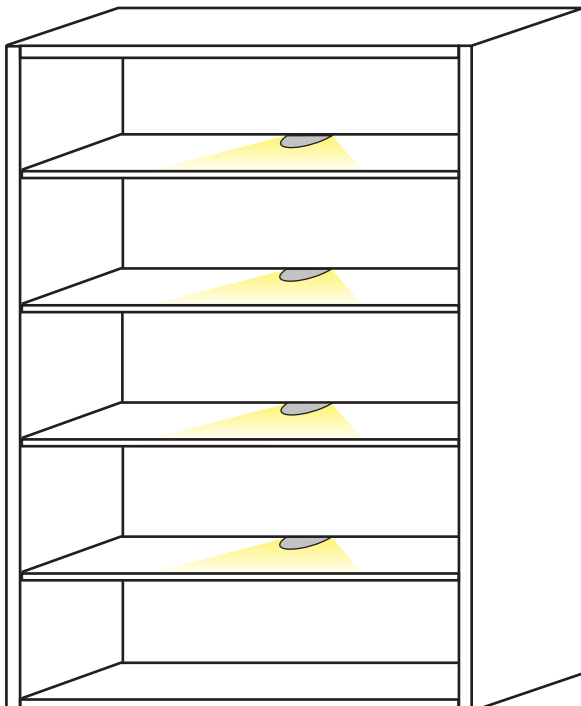

Model/Type	Colour	Wattage
Clip LED W	silver	0,25 W
Clip LED W	chrome	0,25 W
Clip LED B	silver	0,25 W
Clip LED B	chrome	0,25 W

W = light colour white
B = light colour blue

Application example in a glass cabinet (set of 4)