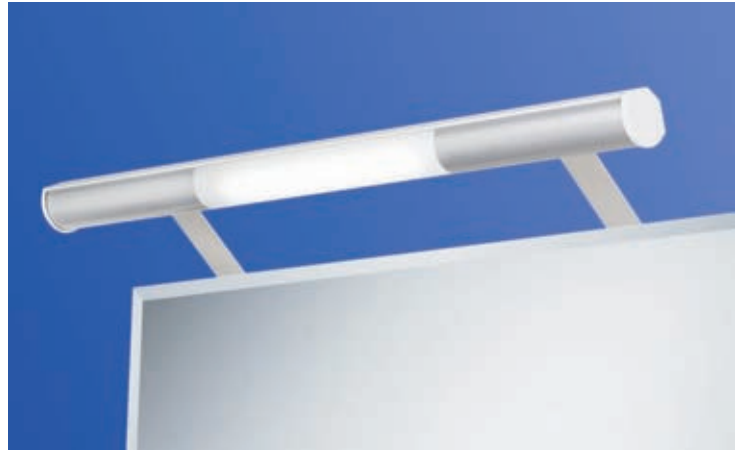

Mirror- or cupboard light made from aluminium profiles

Profile EA