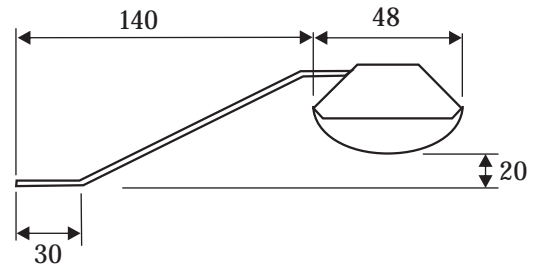

Cupboard light made of aluminium profiles
with halogen lamps 20 watt

soft-tone covers for the halogen lamp

flat aluminium light bow

1,5 m cable with AMP-connector

colour: alu