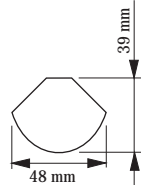

Profile D

Recessed light with fluorescent lamp.
Integrated ballast.
2 m cable with Schuko plug
Lighting covers made of alu profiles and soft-tone acrylic glass

Model/Type	Art.-No.	Length
8 watt	10020	575 mm
13 watt	10021	795 mm