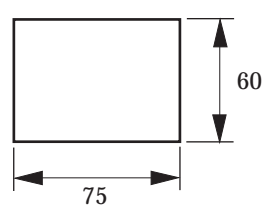

rectangular bath- and mirror light
with satinated acrylic cover

- with fluorescent or energy saving lamp
- satinated acrylic cover
- with or without switch
- 1 m cable with stripped ends
- colour: chrome