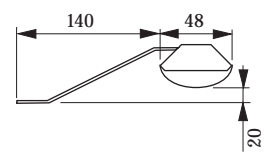

Profile HAF

Cupboard light made of aluminium

halogen lamp 20 watt, soft-tone acrylic cover, 1,5 m cable with AMP-plug

Model/Type	Colour	Art.-No.
Profile HAF 20	alu	30090