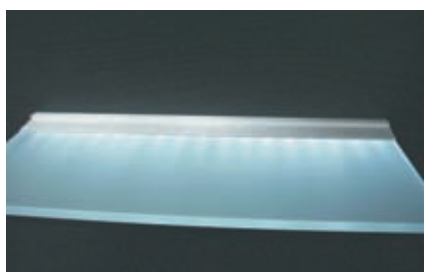

## Glass board with integrated LED - lamp's

### LED Bord S

Glass bord made of aluminium profile with integrated LED lamp's, satinated glass pane, switch

2 m cable with AMP plug

Model/Type	lamps	Art.-No.	Length
LED Bord S 450	13xLED		450 mm
LED Bord S 600	18xLED		600 mm
LED Bord S 900	27xLED		900 mm