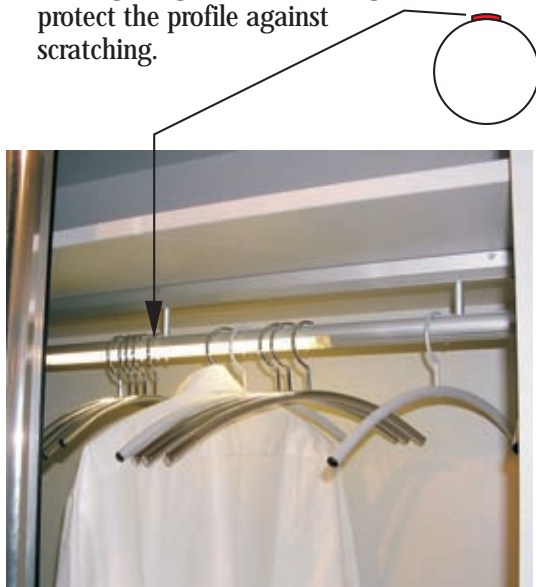

Wardrobe light with integrated fluorescent lamp
ballast integrated in the assembly housing
switch or sensor in front of the assembly housing
plastic cover on the top of the profile for easier gliding
and to protect the profile against scratching
2 m connecting cable with plug

Model/Type	Wattage	Art.-No.	Length
Tubular S 58	8 watt	40030	580 mm
Tubular S 77	13 watt	40034	770 mm
Tubular S 88	13 watt	40038	880 mm
Tubular S 97	13 watt	40043	970 mm
Tubular S 116	13 watt	40047	1160 mm

Model/Type	Wattage	Art.-No.	Length
Tubular SS 58	8 watt	40050	580 mm
Tubular SS 77	13 watt	40054	770 mm
Tubular SS 88	13 watt	40062	880 mm
Tubular SS 97	13 watt	40057	970 mm
Tubular SS 116	13 watt	40059	1160 mm

plastic cover on the top of the profile for easier gliding of the coat hangers and to protect the profile against scratching.