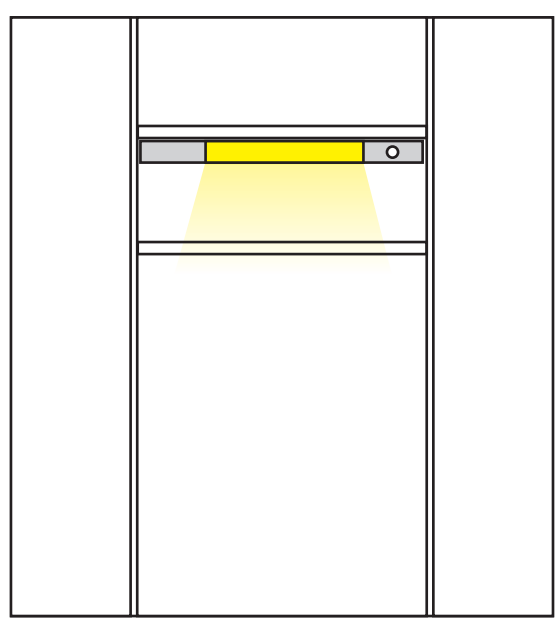

Wardrobe light