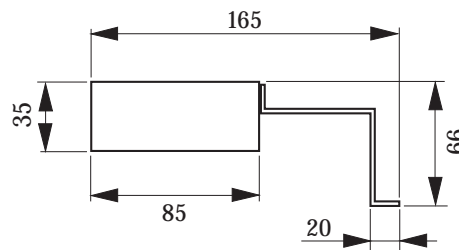

- Cupboard light made of aluminium profile with fluorescent tube
- satinated acrylic cover with a decor coverage in front (design chooseable)
- flat bow
- 1,5 m cable with Euro plug

Colour: Aluminium/chrome

Model/Type	Wattage	Art. No.	Length
Stratos A	13 Watt	20285	570 mm
Stratos A	21 Watt	20286	900 mm