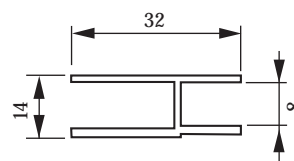

Glass board light with halogen- or LED-lamps

Light to stick behind glass shelves, made of aluminium profile with integrated halogen or LED lamps

2 m cable with AMP plug

special length can be realized

Model/Type	lamps	Art.-No.	Length
Glass Back H460	2x10 W		460 mm
Glass Back H660	2x10 W		660 mm
Glass Back L460	9xLED		460 mm
Glass Back L660	13xLED		660 mm