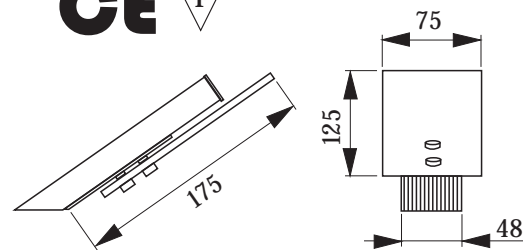

Emotion A

Cupboard- or mirror light with frosted glass cover
20 watt halogen lamp
15 cm cable with AMP-connector

Model/Type	Art.-No.	Length
Emotion A	30000	175 mm
Emotion A 2-er Set	39000	
Emotion A 3-er Set	39001