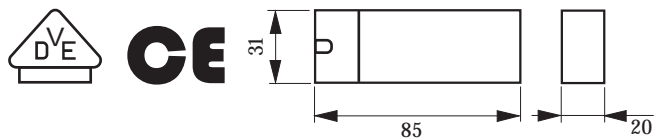

Electronic transformer with foot switch

- Electronic transformer 60 VA
- 2 m cable/foot switch/4m cable for the transformer
- 6 x AMP

Model/Type	Power	Art.No.
Eltra 60 F	60 VA	tr0004