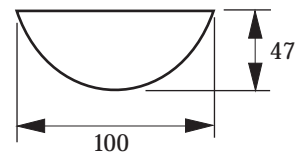

Kitchen light with acrylic glass cover
15 watt energy saving lamp
2 m cable with schuko plug

Model/type	Art.-No.	Length
Solair K steel	10130	260 mm
Solair K alu	10130	260 mm