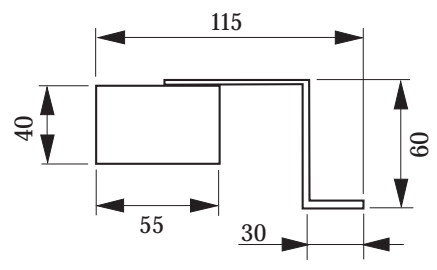

- Cupboard light made from aluminium profiles with energy saving or fluorescent lamp
- satinated acrylic-glass cover
- integrated ballast
- flat alu-metal bow
- 1m connecting cable with stripped ends

Model/Type	Wattage	Art.-No.	Length
Square AC	13 Watt	30320	600 mm
Square A	13 Watt	30311	650 mm

colour: chrome and alu