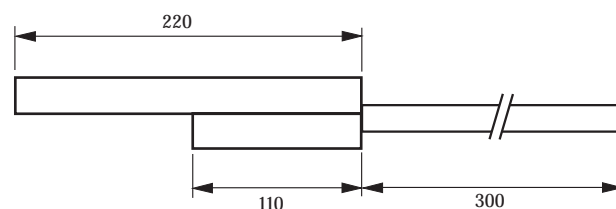

Reading-light with tube-to-bed-adapter

Modell/Type	Wattage	Art.-No.	Length
Flex Point A	5 watt	20000	300 mm
Flex Point A 2-er Set		29012	

Sets with plug-in transformer 10 VA