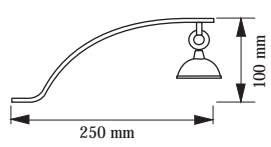

Halogen light made of glass with turnable dicroix spot Ø51 mm, 20 watt Ø51 mm

15 cm cable with AMP-connector

Model/Type	Colour	Art.-No.
Glas Twist	frosted glass	30010
Glas Twist	mastercarré	30011
Glas Twist	masterpoint	30012