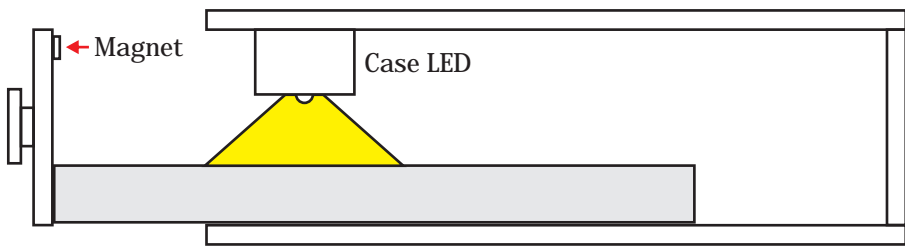

Drawer opened - light on!