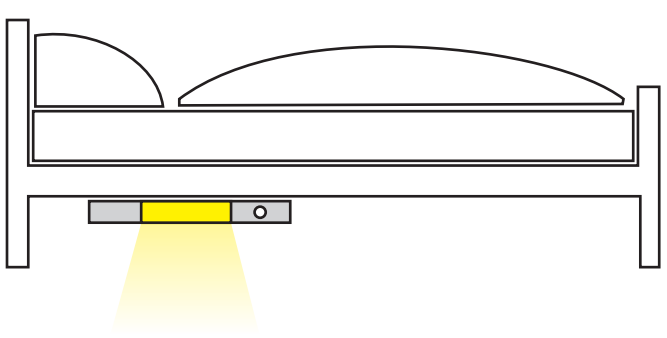

Orientation light under the bed