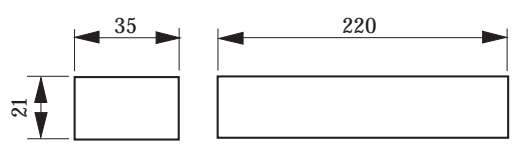

Case light with 6 integrated LED lamps

touchless magnetic switch

9 volt battery or 2 m cable with AMP-connector