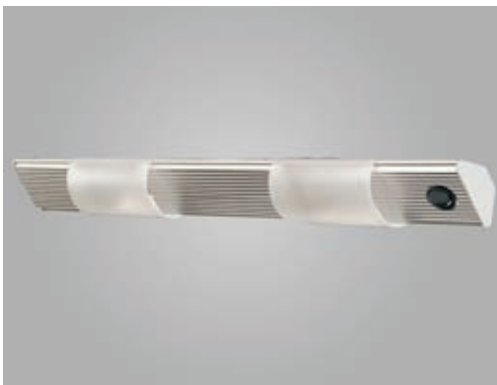

### Profile D

Recessed light with fluorescent lamp.  
Integrated ballast.  
2 m cable with Schuko plug  
Lighting covers made of alu profiles and soft-tone acrylic glass

Model/Type	Art.-No.	Length
8 watt	10020	575 mm
13 watt	10021	795 mm

### Profile E

Recessed light with energy saving lamp.  
Integrated ballast.  
2 m cable with Schuko plug.  
Lighting covers made of alu profiles and soft-tone acrylic glass.

Model/Type	Art.-No.	Length
11 watt	10033	430 mm
2 x 9 watt	10036	595 mm
2 x 11 watt	10039	895 mm