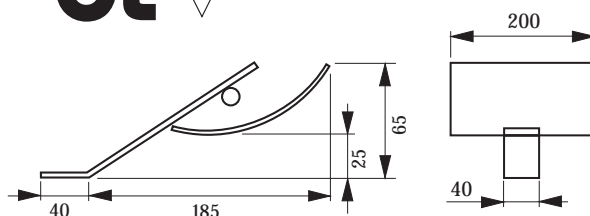

Cupboard light with soft-tone acrylic cover
2 x 10 or 2 x 20 watt halogen lamps
1,5 m cable with AMP-connector

Model/Type	Wattage	Art.-No.
Clou Duo	2 x 10 Watt	30250
Clou Duo	2 x 20 Watt	30250