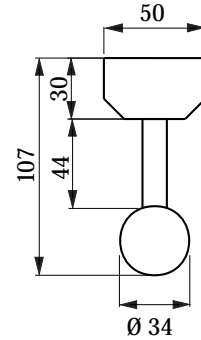

Tubular S Tubular S Sensor

In Vorbereitung