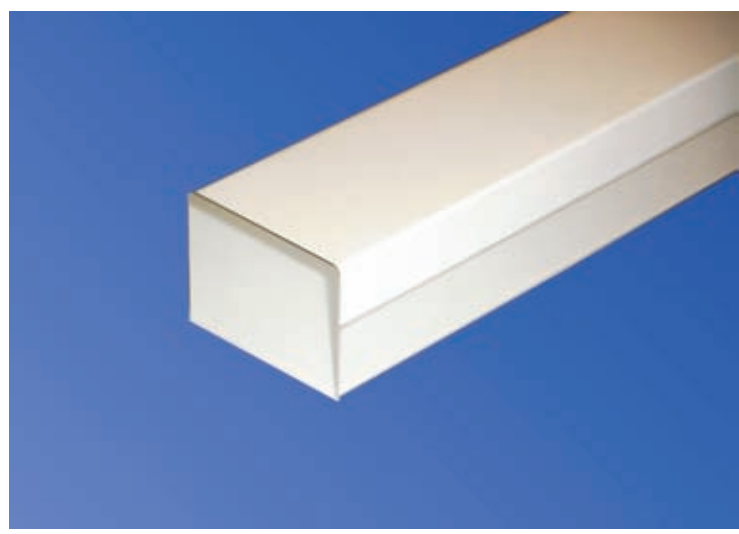

Quado
Quado S