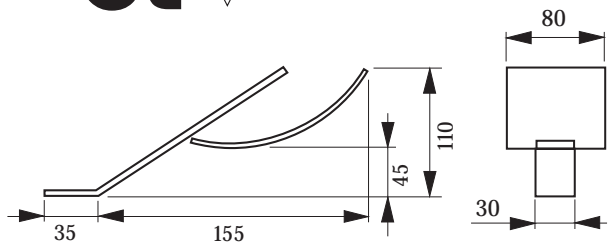

Clou

Cupboard light with acrylic glass cover
10 or 20 watt halogen lamp
30 cm cable with AMP-connector

Model/Type	Wattage	Art.-No.
Clou	10 Watt	30240
Clou	20 Watt	30240