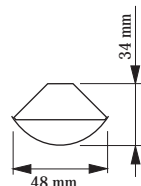

Profile D

Recessed light with fluorescent lamp.
Integrated ballast.
2 m cable with Schuko plug
Lighting covers made of alu profiles and soft-tone acrylic glass

Model/Type	Art.-No.	Length
8 watt	10020	575 mm
13 watt	10021	795 mm

Profile E

Recessed light with energy saving lamp.
Integrated ballast.
2 m cable with Schuko plug.
Lighting covers made of alu profiles and soft-tone acrylic glass.

Model/Type	Art.-No.	Length
11 watt	10033	430 mm
2 x 9 watt	10036	595 mm
2 x 11 watt	10039	895 mm

Profile HS

Recessed light with halogen lamps.
External electronic transformer 60 VA.
Switch 1,5 m cable with AMP-connector
Lighting covers made of alu profiles and soft-tone acrylic glass.

Model/Type	Art.-No.	Length
2 x 20 watt	10042	450 mm
2 x 20 watt	10043	600 mm
3 x 20 watt	10044	900 mm

The lights are also available in special lengths and with plugs according to national specification

Mounting clips

45° assembly

horizontal assembly

Assembly examples

niche

recessed

indirect