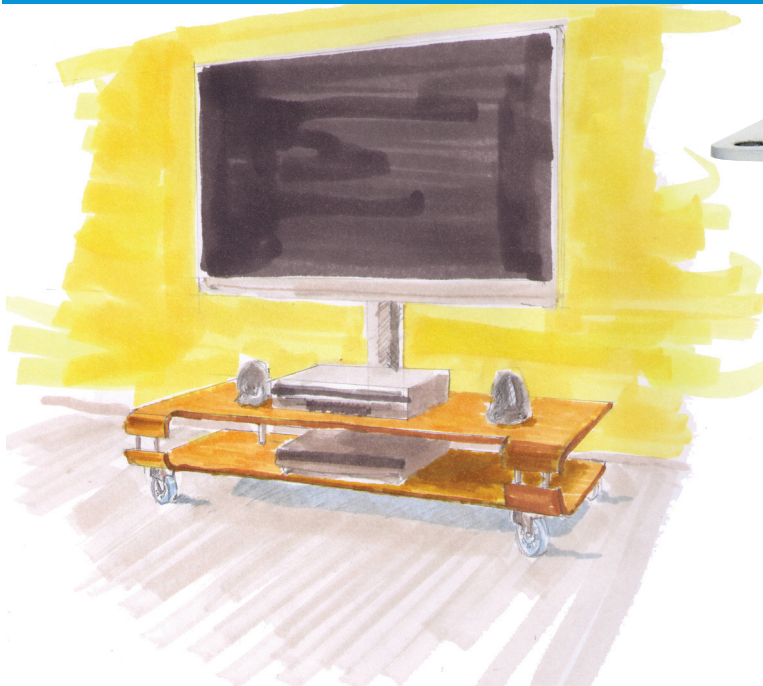

FORK CASTOR W/TOP PLATE & TRANSPARENT PU WHEEL

FORK CASTOR W/TOP PLATE & TRANSPARENT PU WHEEL

Material: Wheel track: PU, transparent
Wheel body: PU, transparent
Top plate: 1,5 mm & 1,8 mm steel,
chrome plated

Application: With premounted top plate 42 x 42 mm
and 50 x 50 mm. With or without plastic
brake.

No ball bearing

08.12.290

35

52

20

10

32 x 32

42 x 42 x 1,5

08.12.300

50

65

20

50

32 x 32

42 x 42 x 1,5

08.12.310

75

90

23

70

36 x 36

50 x 50 x 1,8

08.12.291

35

52

20

10

32 x 32

42 x 42 x 1,5

08.12.301

50

65

20

50

32 x 32

42 x 42 x 1,5

08.12.311

75

90

23

70

36 x 36

50 x 50 x 1,8